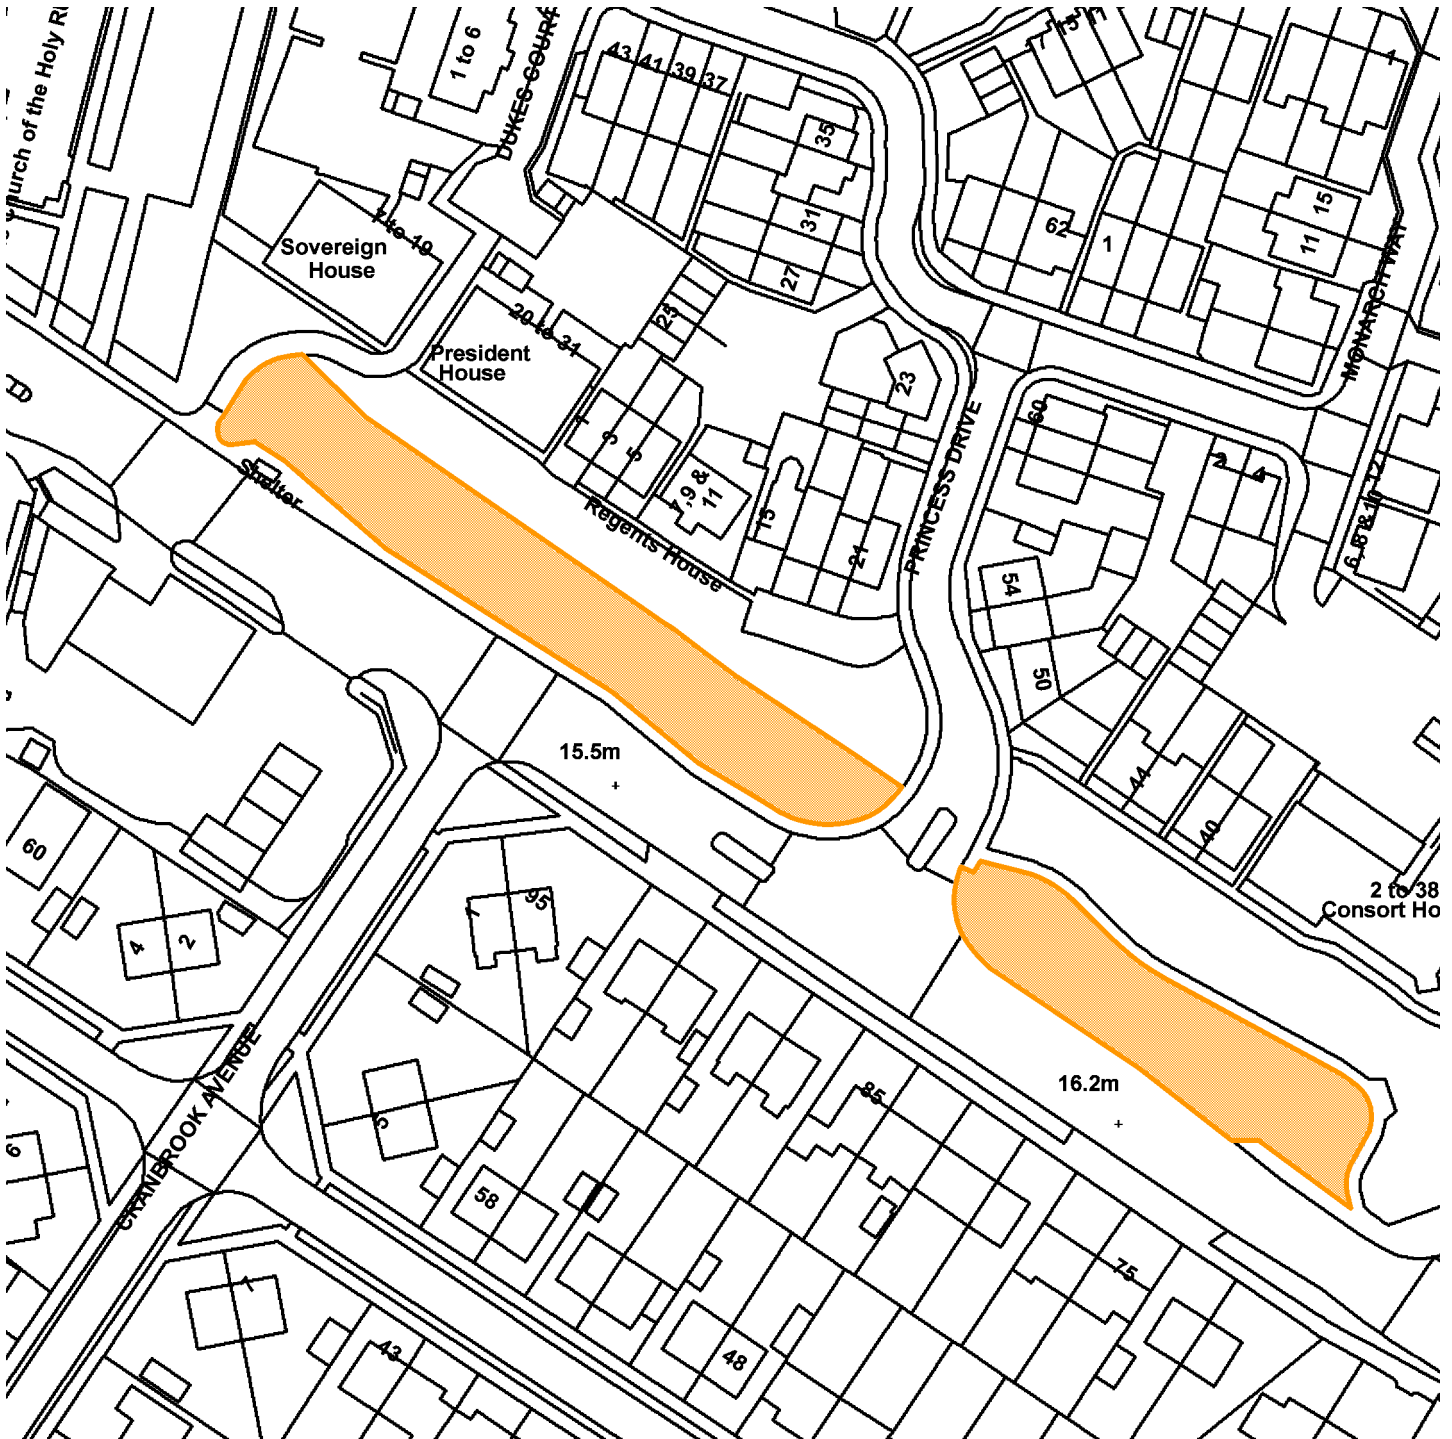

16/01602/ADV

Highway Verge front Sovereign Park, Boroughbridge Road

GIS by ESRI (UK)

Scale : 1:1084

Reproduced from the Ordnance Survey map with the permission of the Controller of Her Majesty's Stationery Office © Crown Copyright 2000.

Unauthorised reproduction infringes Crown Copyright and may lead to prosecution or civil proceedings.

Organisation	City of York Council
Department	CES
Comments	Location Plan
Date	22 August 2016
SLA Number	Not Set